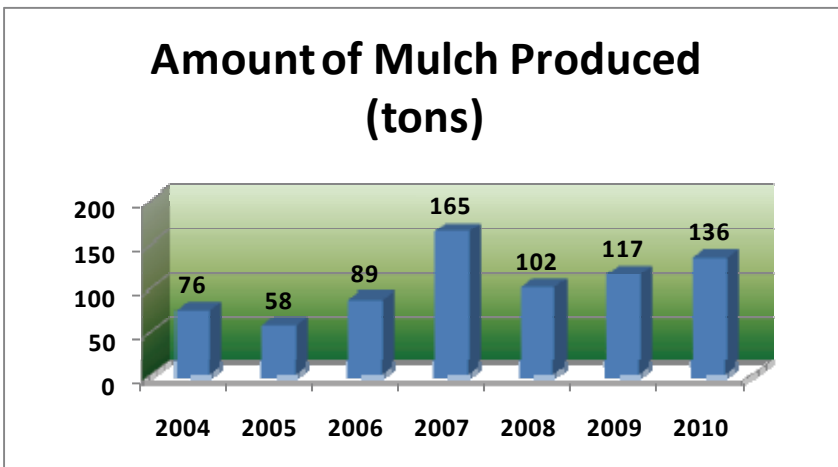

Christmas Tree Recycling Program 2010-2011

Give our community a gift...recycle your Christmas Tree

Program Description

The Las Vegas Christmas Tree Recycling Committee, composed of local government agencies, nonprofits and businesses, has worked to keep Christmas trees out of Southern Nevada's local landfill for the past nine years. Recycling your tree helps ensure the sustainability of our community by saving valuable landfill space. Approximately 200,000 trees are sold in Las Vegas Valley and about 7% are recycled.

The Numbers

- **15,649** - Number of trees recycled
- **13%** - Increase over 2009 numbers
- **2,087** - Landfill volume saved in cubic yards
- **133** - Landfill volume saved in tons
- **136** - Amount of mulch produced in tons