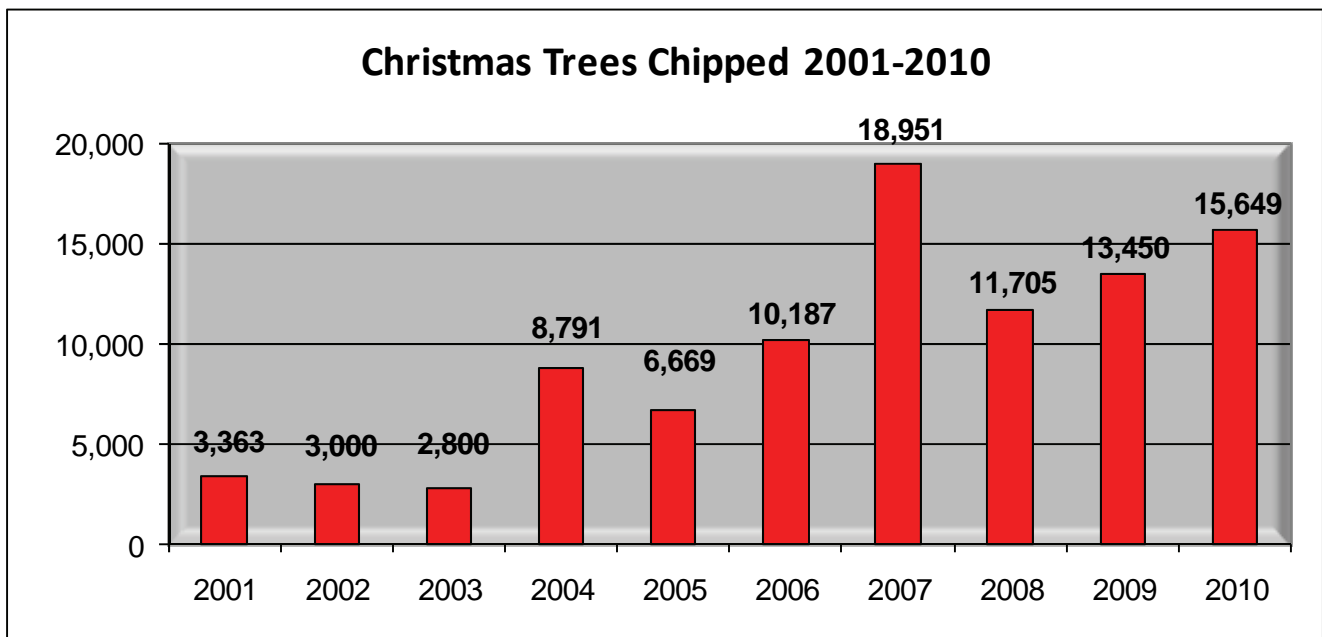

Christmas Tree Recycling Program 2010-2011

Give our community a gift...recycle your Christmas Tree

Program Description

The Las Vegas Christmas Tree Recycling Committee, composed of local government agencies, nonprofits and businesses, has worked to keep Christmas trees out of Southern Nevada's local landfill for the past nine years. Recycling your tree helps ensure the sustainability of our community by saving valuable landfill space. Approximately 200,000 trees are sold in Las Vegas Valley and about 7% are recycled.

The Numbers

- **15,649** - Number of trees recycled
- **13%** - Increase over 2009 numbers
- **2,087** - Landfill volume saved in cubic yards
- **133** - Landfill volume saved in tons
- **136** - Amount of mulch produced in tons